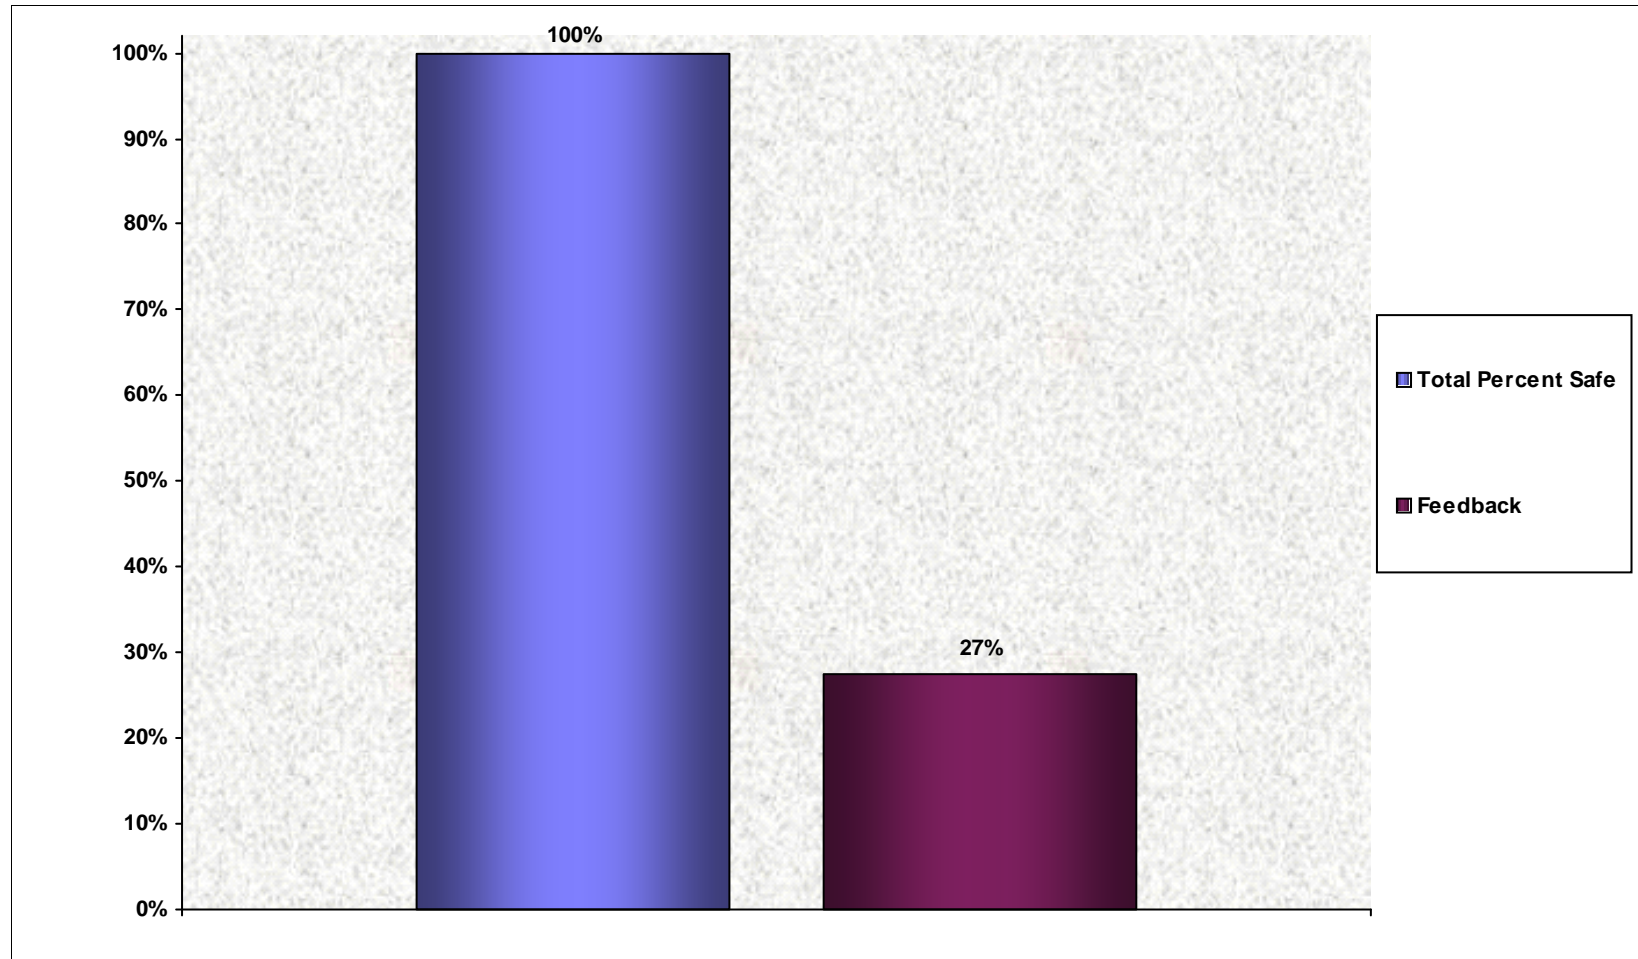

Overall Percent Safe

Total Cards: 839
Total Behaviors Observed: 15220
Percentage of Safe Cards: 99%
23-Jan-12

Copyright 1998 Moreno & Associates, Inc.

Location: Offshore/Harvey/ERT
Personnel Observed: DII, Pneu Elect, Contractor
For the Dates 1/1/2011 Through 12/31/2011